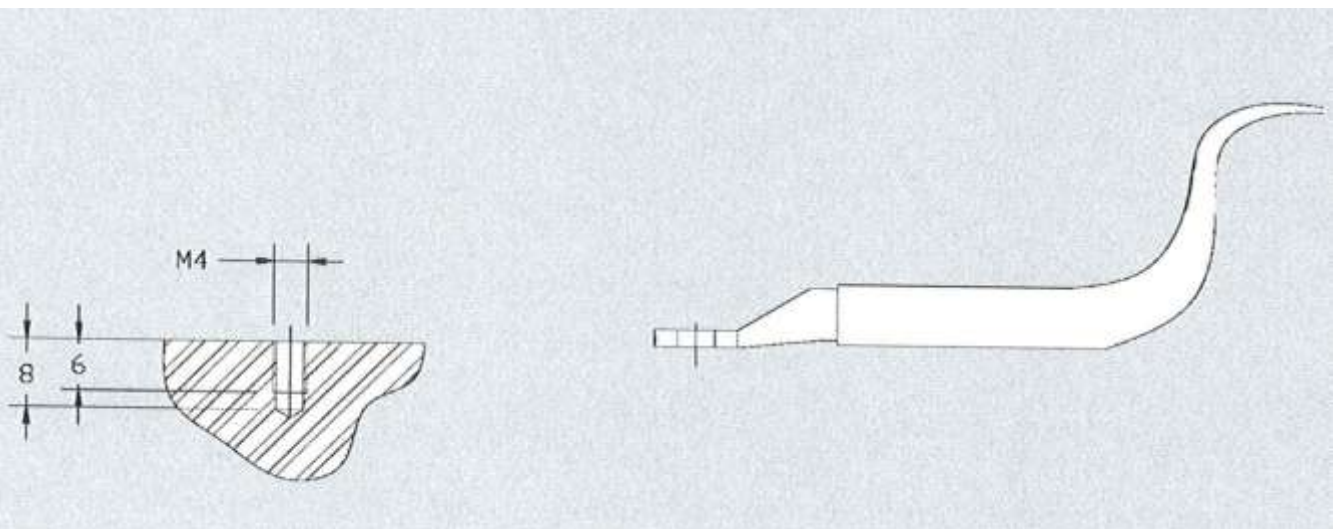

MFTC MAN00, Fe-CuNi – ASA Standard Type J